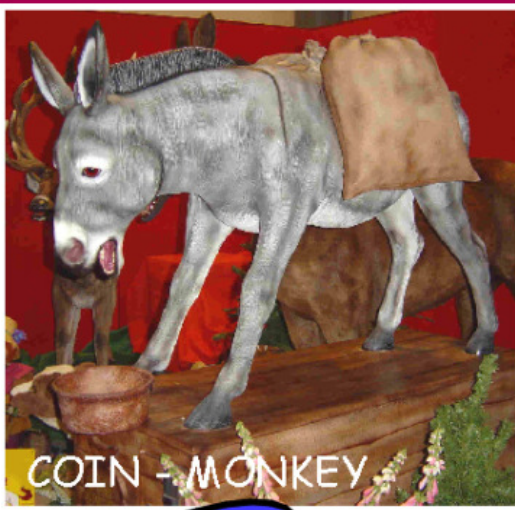

TROLL

COIN - MONKEY

FARM

GHOST

RIDE

FOREST

INTERACTIVE

SHOW